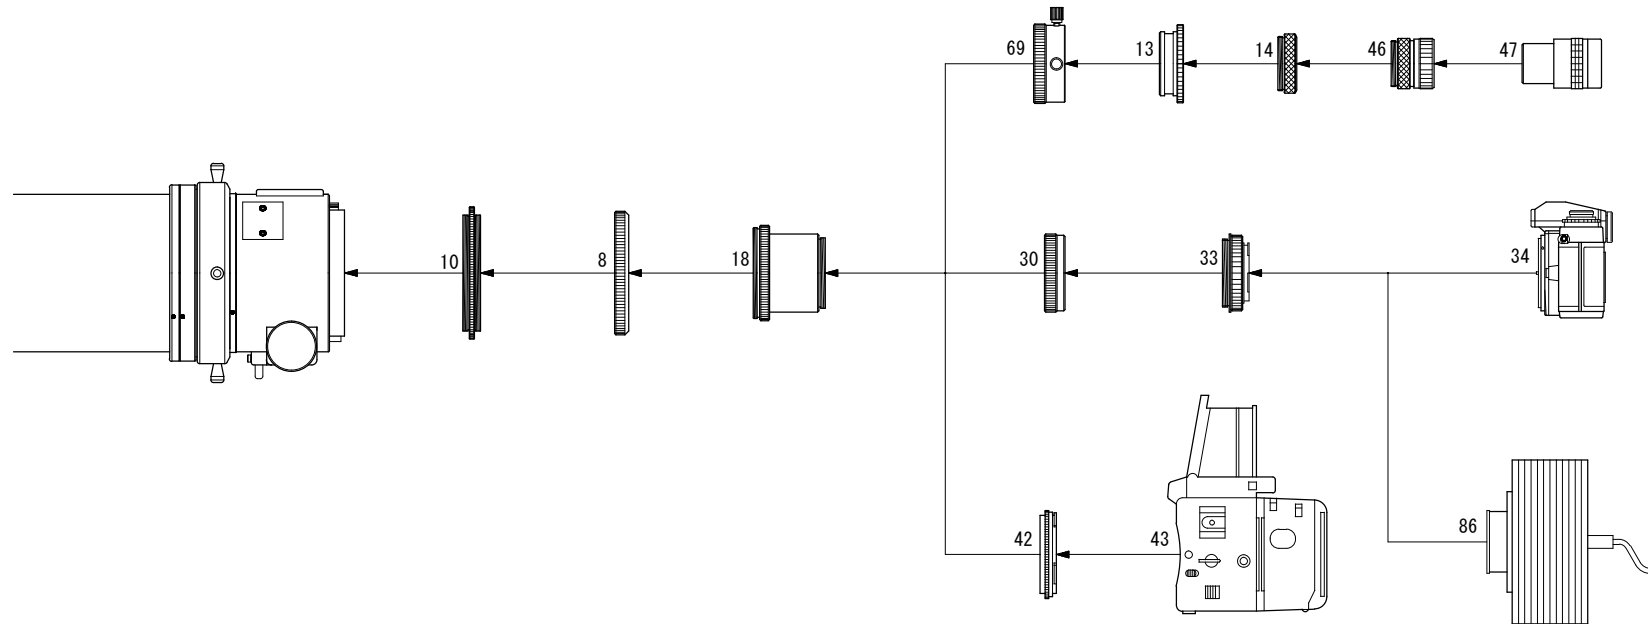

F S Q - 1 0 6 E D

Reducer-QE 0.73x System Chart

- | | |
|--|--|
| 8. Coupling (TW) [TKP30003] | 18. Reducer-QE 0.73x [TKA36580] |
| 10. Coupling (DT) [TKP36001] | 30. CA-35 (SKY90) [TKA35201] |
| 13. 50.8 sleeve [TKP00113] | 33. Wide T-mount |
| 14. Coupling (S) [TKP00103] | 34. 35mm SLR/DSLR camera |
| 46. Ocular adapter (31.7mm) [TKP00101] | 42. Adapter (Mamiya 645) |
| | 43. Mamiya 645 camera |
| | 47. Ocular (31.7mm) |
| | 69. Ocular adapter (50.8mm) [TKP35110] |
| | 86. CCD camera |

(Note) * Some SLR/DSLR cameras cannot be attached
 * No.43 is a product by Mamiya Digital Imaging Co.
 * Some the release of Mamiya 645 cameras cannot be used